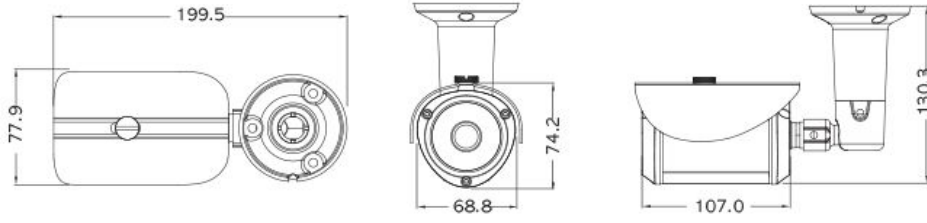

Outdoor Infrared IP Bullet Camera / 4.2MP / Fixed Lens / IR LED / PoE

IP Mega

4.2 MP

IP68 Outdoor

Case color

4.2 MegaPixel Resolution • 4.0mm Fixed Lens • Mechanical IR-Cut Filter • D-WDR • Power over Ethernet (PoE) • ONVIF Compliant • 4 COB IR LED • H.264 • DC 12V

FEATURES

- 4.2MP (2560 × 1440)
- Max. resolution : 2560 × 1440
- ICR auto switch, true day & night
- Up to 100ft IR night view distance
- 3D DNR, digital WDR
- IP68 ingress protection

SPECIFICATIONS

Resolution	4MP High Definition IP Camera Module
Sensor	1/3" CMOS image sensor
Image Output	Main stream / 2560×1440@20fps;Auxiliary stream and third stream optional
Video Bite rate	32Kbps~8MKbps
Electronic shutter	Auto (1/25 to 1/10000)
Day/Night switch	Auto/color/B&W(Built-in IR_CUT)
DNR	2D, 3D
WDR	Support DWDR
Video Adjustment	Sharpness, Brightness, Saturation, Contrast Adjustable
Lan	10/100BaseT Ethernet auto sensing
Motion detection	Multiple detection zones, variable sensitivity levels
Screenshots	JPEG, capture resolution is the max coding resolution
Security	Password protection and water marker
Mobile APP	VSSMOBILE for both iPhone and Android system phone
Interface protocol	ONVIF/CGI
Power Supply	DC12V/POE(-P)

DIMENSIONS

unit : mm